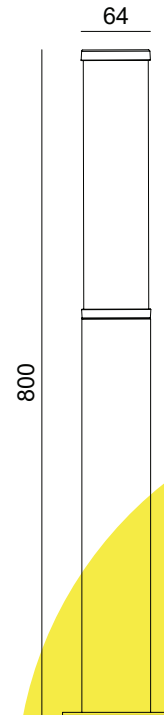

# OUTDOOR LIGHT LAWN BOLLARD

TECHNICAL SHEET  
KL-B541L

**KEYLIGHT**

SPAIN  
PRODUCTOS DE ILUMINACION

## FEATURES

- 220-240V
- CE ROHS Certified
- Aluminum die-casting body
- Glass Diffuser
- 3-years warranty

## SPECIFICATIONS

|                  |                                   |
|------------------|-----------------------------------|
| Product Code     | KL-B541L                          |
| Power            | E27 Max 8W                        |
| Input            | 220-240V                          |
| Finishing Colors | White/Silver Grey/Dark Grey/Black |
| IP Rating        | IP65 Class 1                      |
| Size             | Ø64mm*800mm                       |
| Warranty         | 3 years                           |